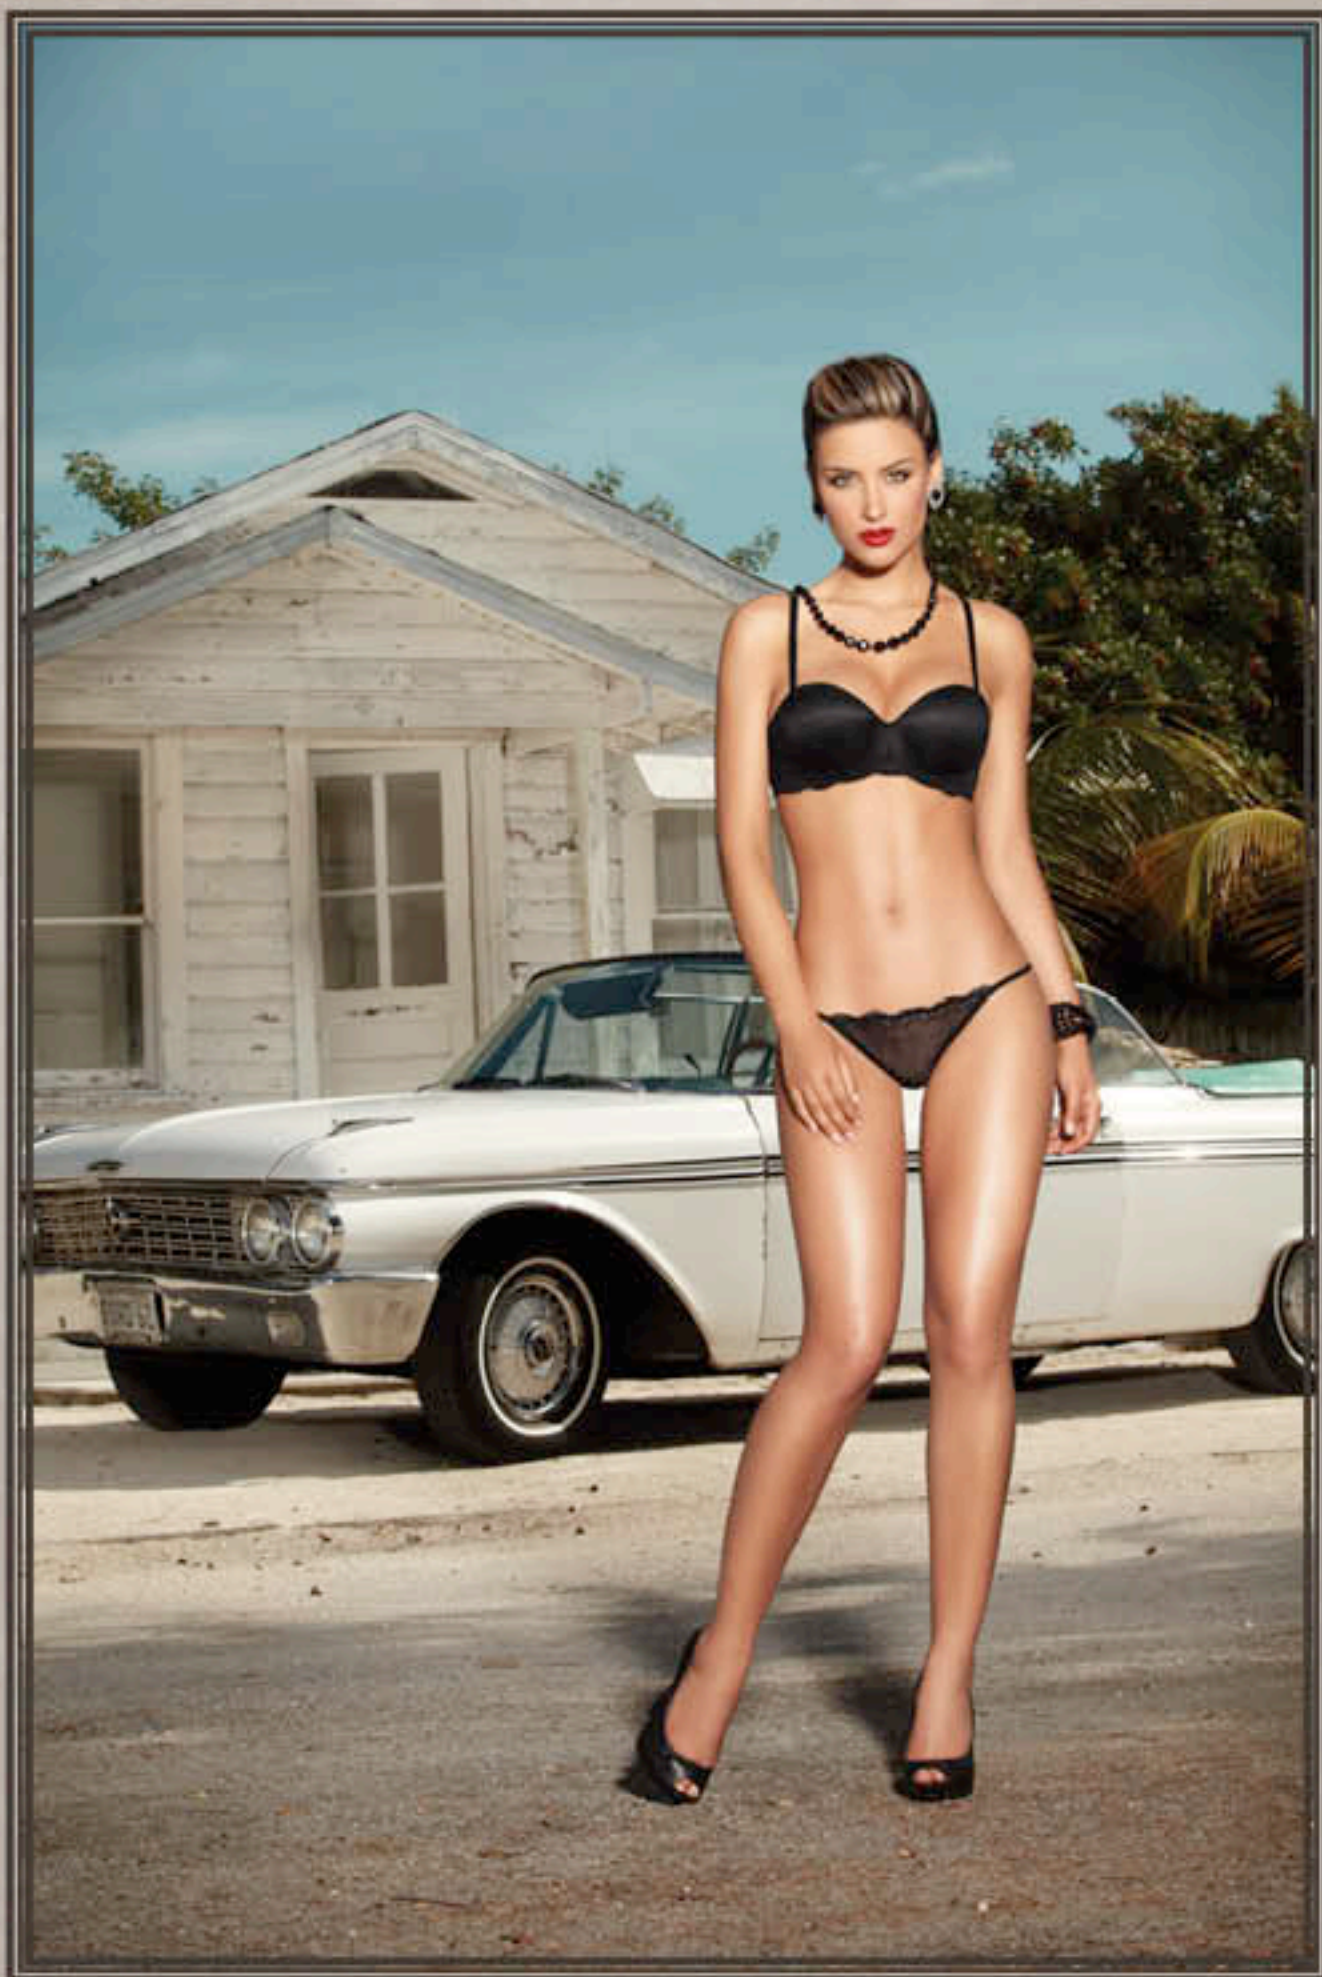

BRA 14880 / 32-34-36 / Copa blanda, Straples * BRASILERA 14881 / S-M-L
BOXER 14884 / S-M-L * Blanco / Negro

Bra 14880 / 32-34-36 / Soft cup, Strapless * String thong 14881 / S-M-L * Boxer 14884 / S-M-L * White / Black