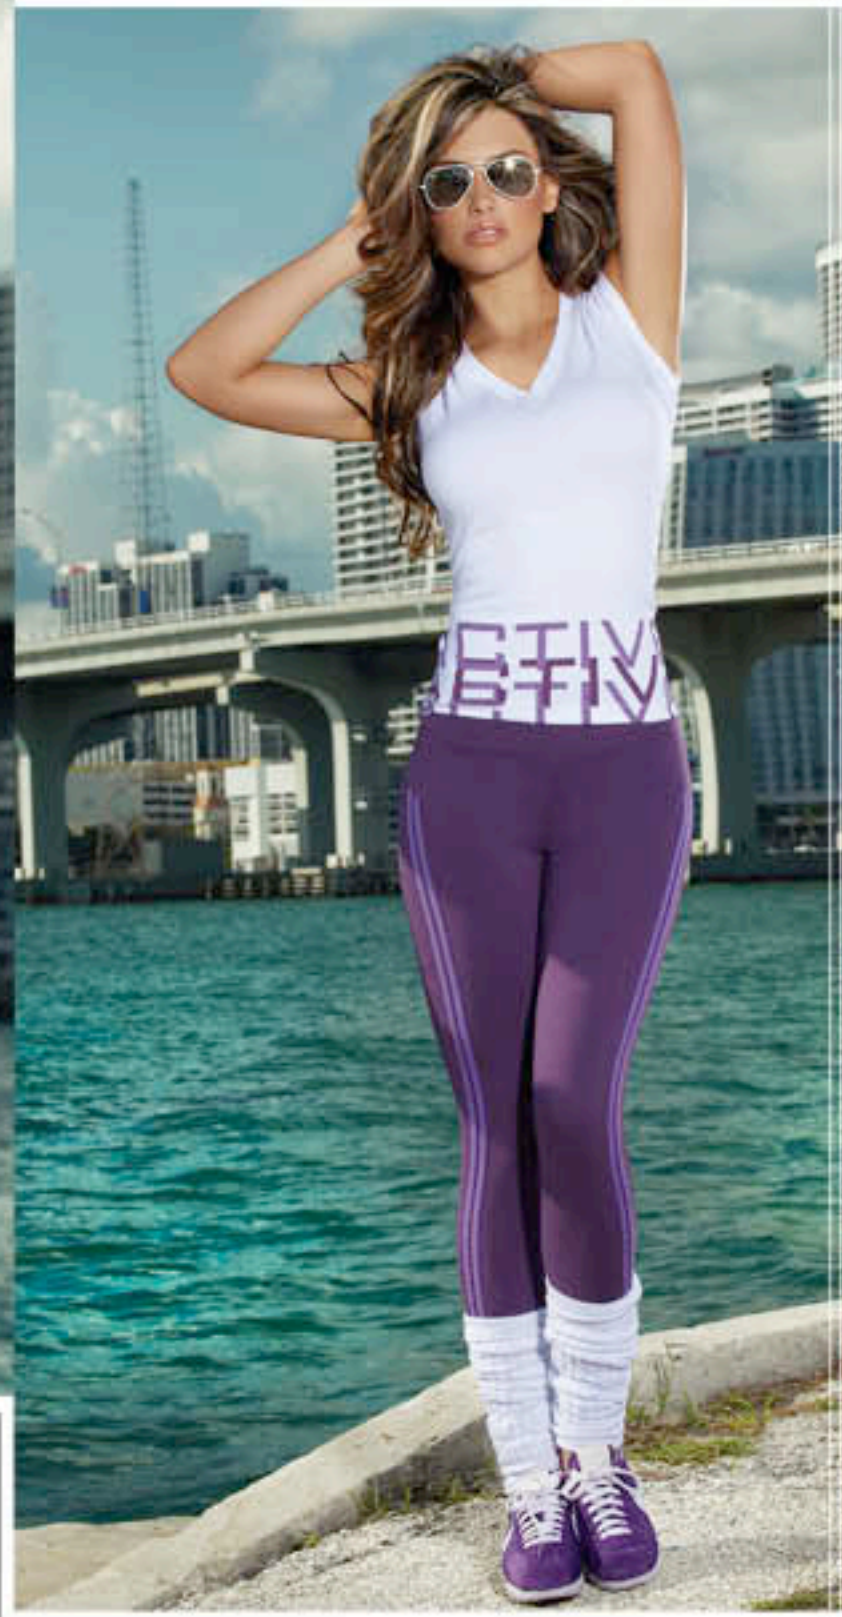

CAMISETA deportiva 15023 / S-M-L / Blanco
CHAQUETA deportiva 15027 / S-M-L / Morado
PANTALÓN deportivo 15029 / S-M-L / Morado
CALENTADORA 15079 / Única / Blanco - Negro - Rayas

*Sport top 15023 / S-M-L / White * Sport jacket 15027 / S-M-L / Mulberry
Sport pant 15029 / S-M-L / Mulberry * Socks warmers 15079 / Unique / White - Black - Stripes*